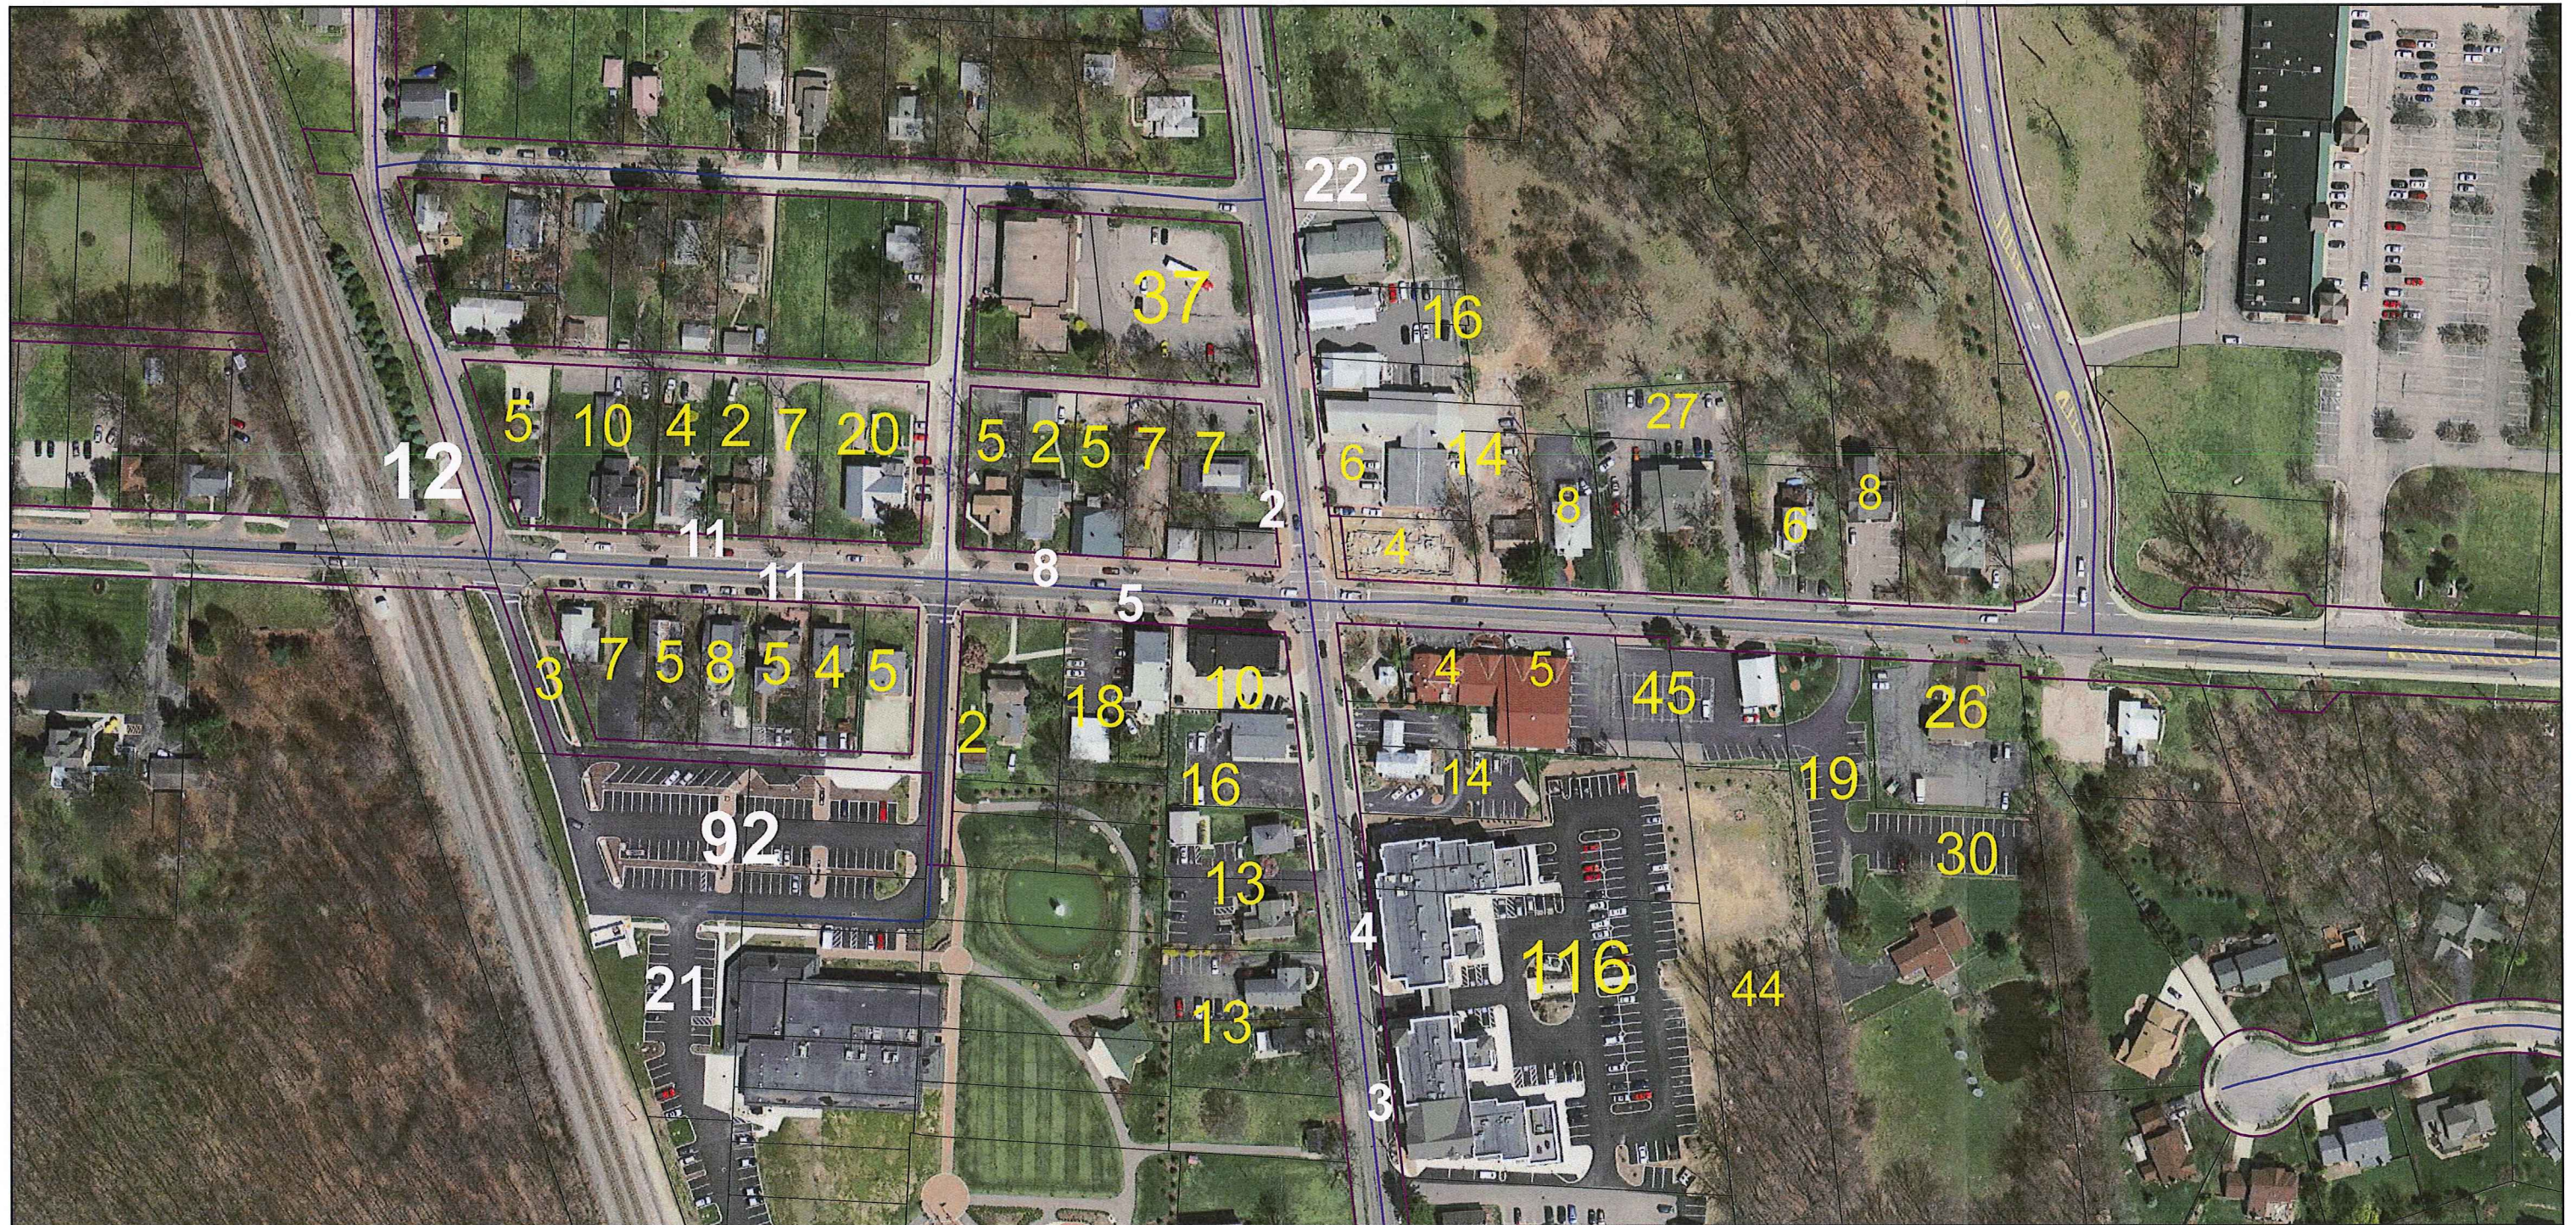

Powell Downtown Parking Survey 2010

Public Parking = 191 (in white numbers above)
Private Parking = 602 (in yellow numbers above)